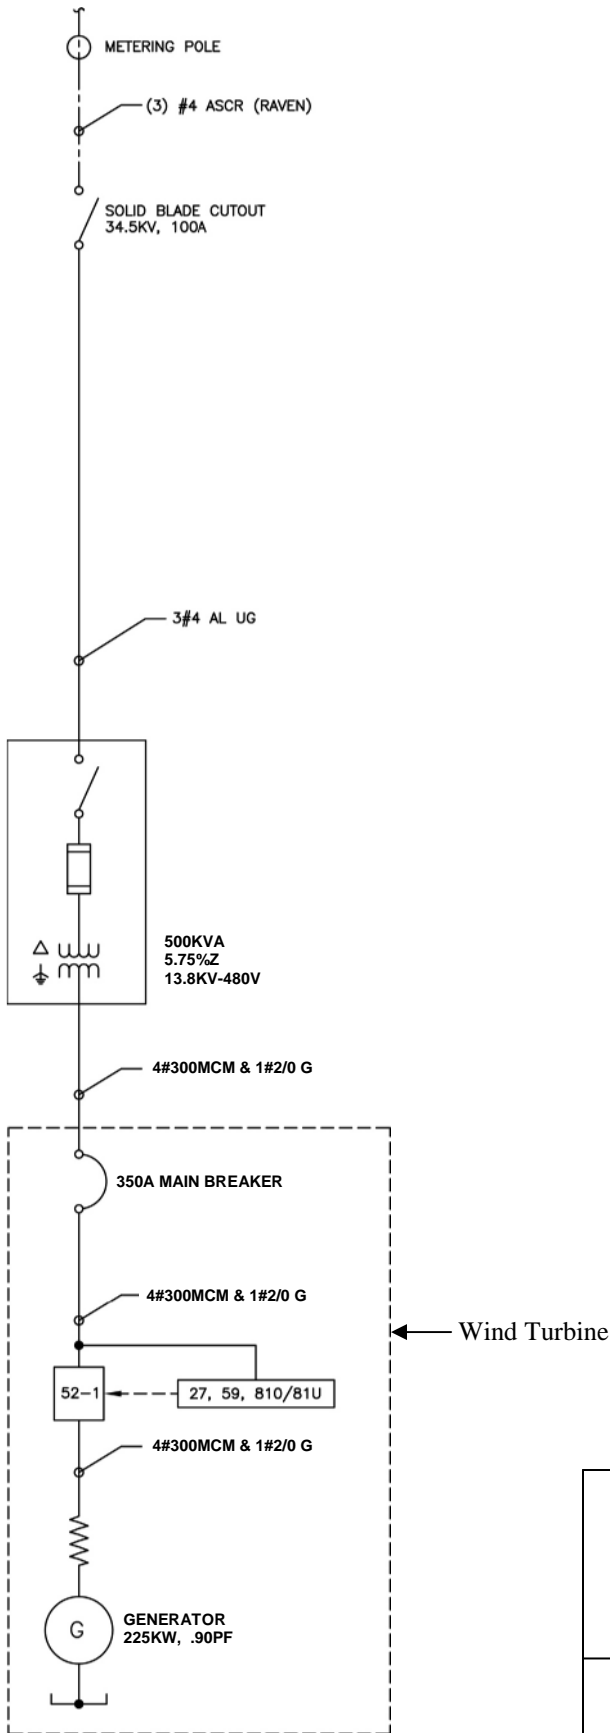

To Power Company Grid Overhead Wiring

# One-Line Drawing for Norwin 225 kW Turbine

## One-Line Drawing for Norwin 225 kW Turbine